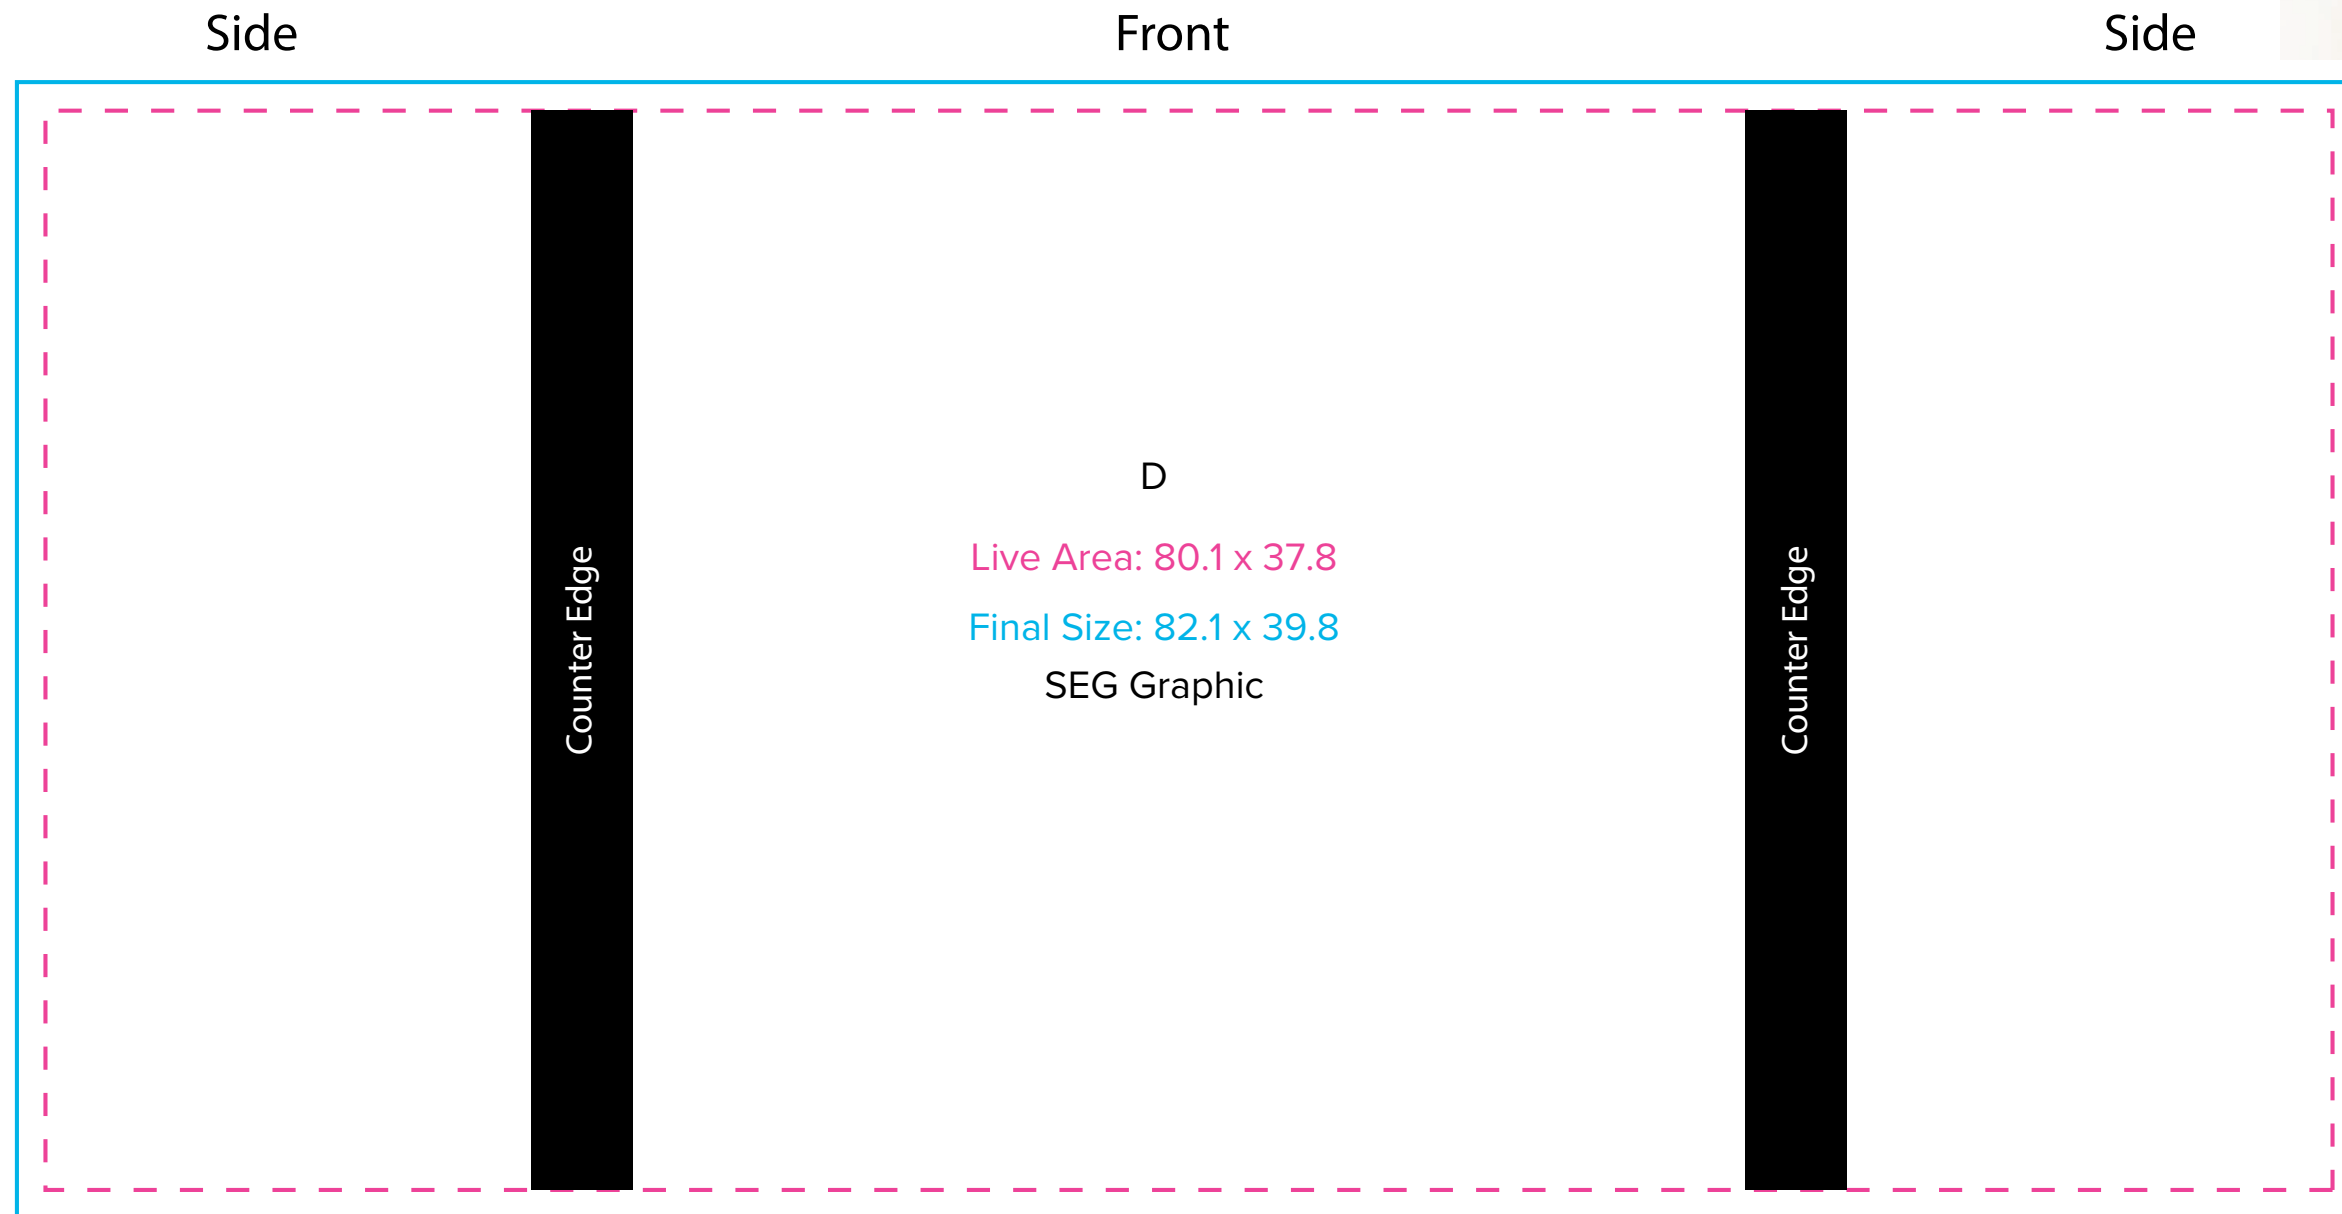

Graphic Template
10 x 20 Inline Exhibit
SEG Graphics

A

Live Area: 115.171 x 94.843

Final Size: 117.171 x 96.843

SEG Graphic

B

Live Area: 39.916 x 94.843

Final Size: 41.916x 96.843

SEG Graphic

NOTE: All Raster Art (jpg, tiff,psd, png, etc.) must be at least 100 dpi at print size.

Graphic Template
10 x 10 Inline Exhibit
GOD-1560 Reception Counter
SEG Version

NOTE: All Raster Art (jpg, tiff,psd, png, etc.) must be at least 100 dpi at print size.